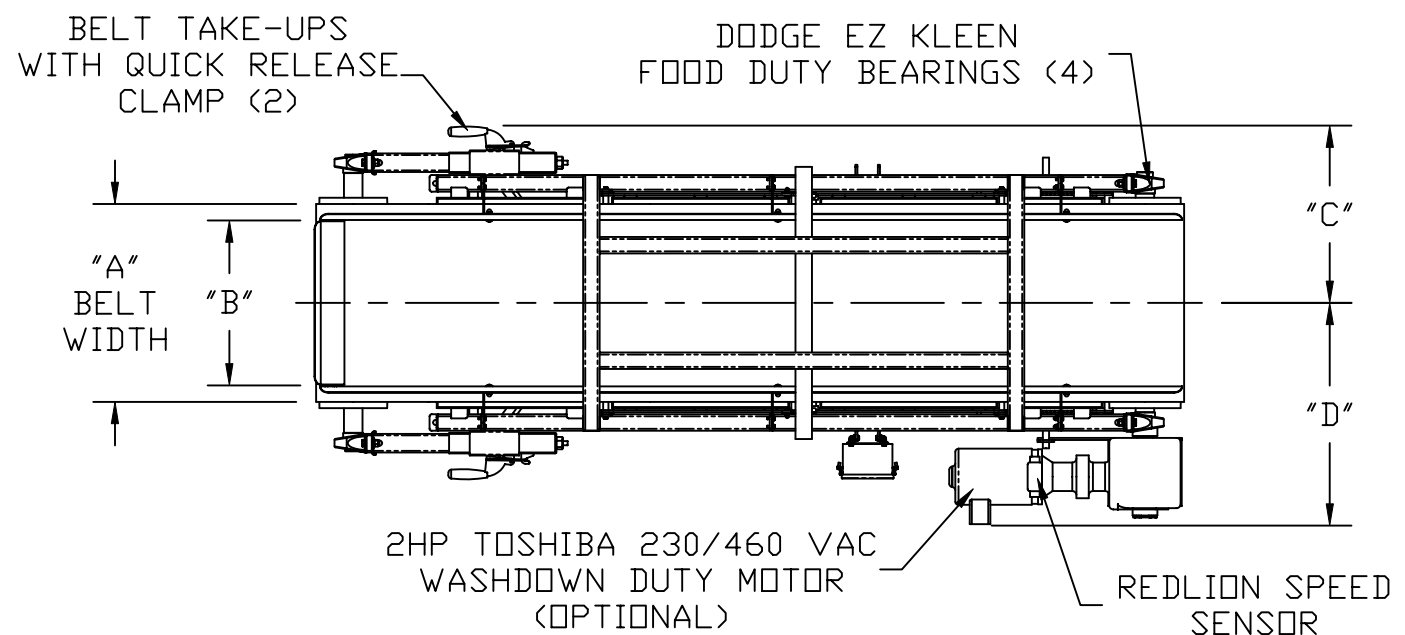

DWG NUMBER	21050600					
MODEL	SIZE	"A"	"B"	"C"	"D"	"E"
WF18-18"		18.00	14.00	18.50	24.00	23.00
WF18-24"		24.00	20.00	21.50	27.00	29.00
WF18-30"		30.00	26.00	24.50	30.00	35.00
WF18-36"		36.00	32.00	27.50	33.00	41.00
WF18-42"		42.00	38.00	30.50	36.00	47.00

REV	DESCRIPTION	ZONE	DATE	APP
-----	-------------	------	------	-----

THIS DRAWING IS THE PROPERTY OF TECNETICS AND MAY NOT BE USED, COPIED OR DISCLOSED TO OTHERS WITHOUT PERMISSION OF TECNETICS		DRAWN BY RSD	1811 BUERKLE RD ST PAUL, MN 55110 PH 651-777-4780 FX 651-777-5582	
DIMENSIONS ARE IN INCHES TOLERANCES ARE "D" UNLESS OTHERWISE SPECIFIED		DATE DRAWN 2/6/2	TITLE OUTLINE DIMENSION WF18 W/TYPICAL POTATO FEEDER OPTIONS	
A = ±.005	D = ±.060	CHECKED BY	SIZE B	
B = ±.015	E = ±.125	DATE CHECKED	DRAWING NUMBER 21050600	
C = ±.030	ANGLES = ±.5°	SCALE NONE	SHEET 1 OF 1	
DO NOT SCALE THIS DRAWING REMOVE ALL BURRS AND UNNECESSARY SHARP EDGES		JOB NUMBER	REV 1	