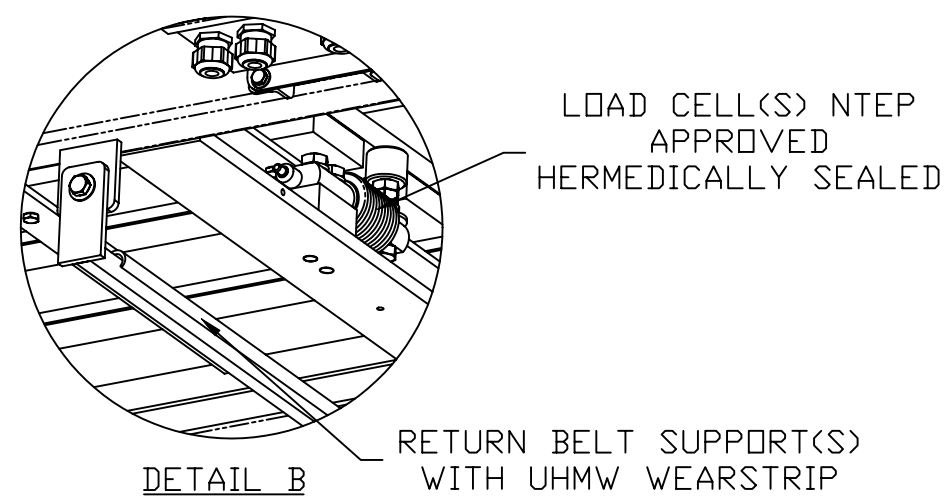

DWG NUMBER	21050600					
MODEL	SIZE	"A"	"B"	"C"	"D"	"E"
WF18-18"		18.00	14.00	18.50	24.00	23.00
WF18-24"		24.00	20.00	21.50	27.00	29.00
WF18-30"		30.00	26.00	24.50	30.00	35.00
WF18-36"		36.00	32.00	27.50	33.00	41.00
WF18-42"		42.00	38.00	30.50	36.00	47.00

REV	DESCRIPTION	ZONE	DATE	APP
-----	-------------	------	------	-----

THIS DRAWING IS THE PROPERTY OF TECNETICS AND MAY NOT BE USED, COPIED OR DISCLOSED TO OTHERS WITHOUT PERMISSION OF TECNETICS		DRAWN BY RSD	1811 BUERKLE RD ST PAUL, MN 55110 PH 651-777-4780 FX 651-777-5582	
DIMENSIONS ARE IN INCHES TOLERANCES ARE "D" UNLESS OTHERWISE SPECIFIED		DATE DRAWN 2/6/2	TITLE OUTLINE DIMENSION WF18 W/TYPICAL POTATO FEEDER OPTIONS	
A = ±.005	D = ±.060	CHECKED BY	SIZE B	
B = ±.015	E = ±.125	DATE CHECKED	DRAWING NUMBER 21050600	
C = ±.030	ANGLES = ±.5°	SCALE NONE	SHEET 1 OF 1	
DO NOT SCALE THIS DRAWING REMOVE ALL BURRS AND UNNECESSARY SHARP EDGES		JOB NUMBER	REV 1	