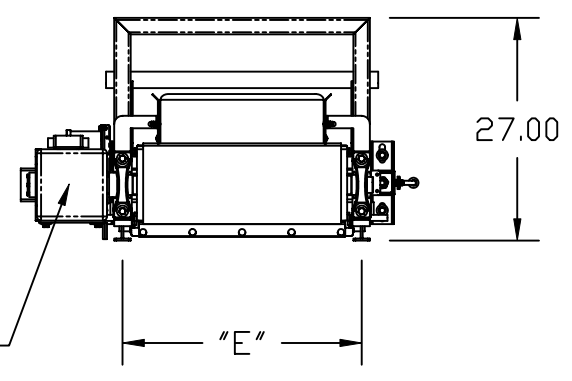

DWG NUMBER	21050600					
MODEL	SIZE	"A"	"B"	"C"	"D"	"E"
WF18-18"		18.00	14.00	18.50	24.00	23.00
WF18-24"		24.00	20.00	21.50	27.00	29.00
WF18-30"		30.00	26.00	24.50	30.00	35.00
WF18-36"		36.00	32.00	27.50	33.00	41.00
WF18-42"		42.00	38.00	30.50	36.00	47.00

REV	DESCRIPTION	ZONE	DATE	APP
-----	-------------	------	------	-----

THIS DRAWING IS THE PROPERTY OF TECNETICS AND MAY NOT BE USED, COPIED OR DISCLOSED TO OTHERS WITHOUT PERMISSION OF TECNETICS		DRAWN BY RSD	1811 BUERKLE RD ST PAUL, MN 55110 PH 651-777-4780 FX 651-777-5582	
DIMENSIONS ARE IN INCHES TOLERANCES ARE "D" UNLESS OTHERWISE SPECIFIED		DATE DRAWN 2/6/2	TITLE OUTLINE DIMENSION WF18 W/TYPICAL POTATO FEEDER OPTIONS	
A = ±.005	D = ±.060	CHECKED BY	SIZE B	
B = ±.015	E = ±.125	DATE CHECKED	DRAWING NUMBER 21050600	
C = ±.030	ANGLES = ±.5°	SCALE NONE	SHEET 1 OF 1	
DO NOT SCALE THIS DRAWING REMOVE ALL BURRS AND UNNECESSARY SHARP EDGES		JOB NUMBER	REV 1	