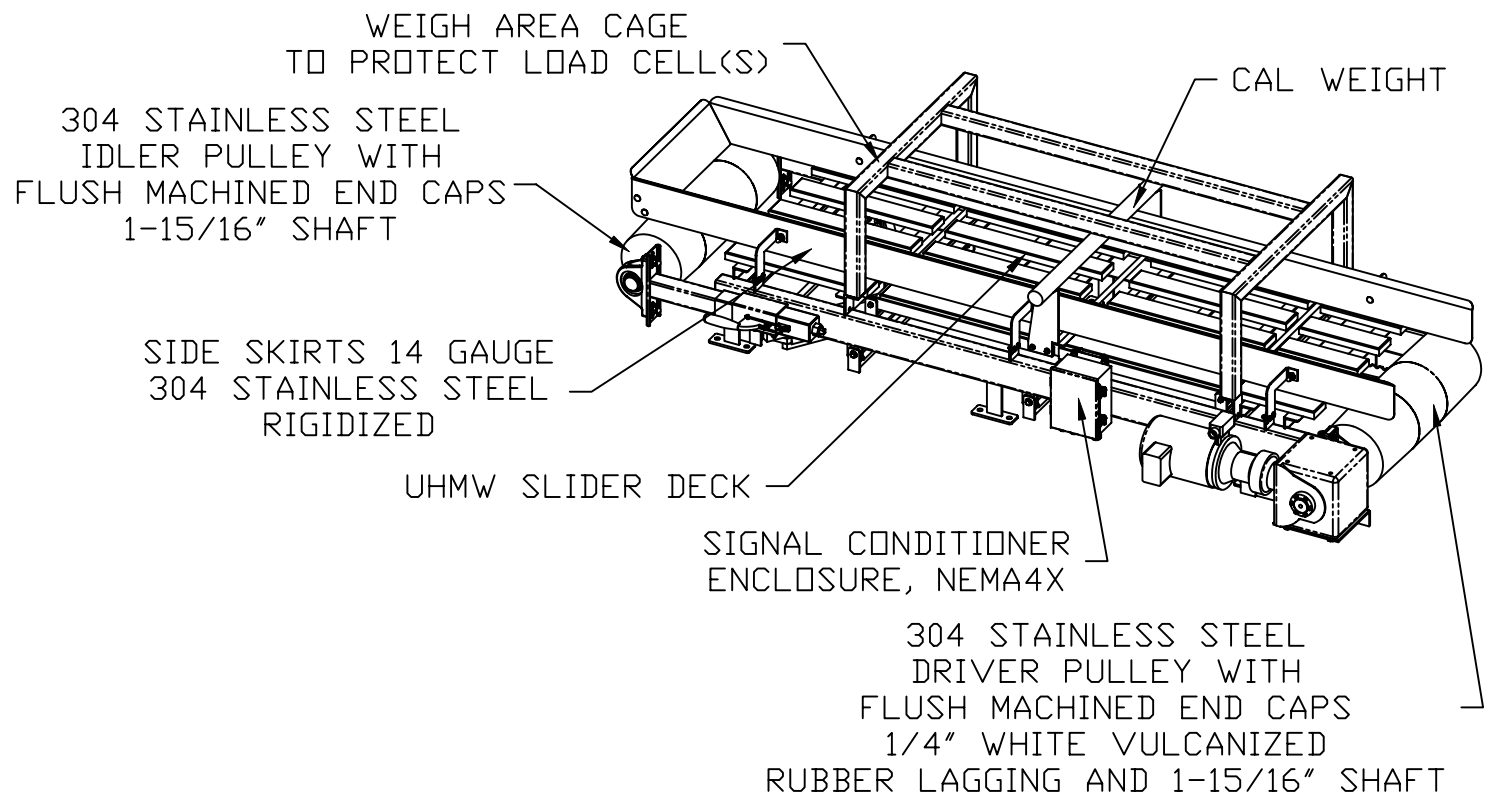

DWG NUMBER	21050600					
MODEL	SIZE	"A"	"B"	"C"	"D"	"E"
WF18-18"		18.00	14.00	18.50	24.00	23.00
WF18-24"		24.00	20.00	21.50	27.00	29.00
WF18-30"		30.00	26.00	24.50	30.00	35.00
WF18-36"		36.00	32.00	27.50	33.00	41.00
WF18-42"		42.00	38.00	30.50	36.00	47.00

REV	DESCRIPTION	ZONE	DATE	APP
-----	-------------	------	------	-----

THIS DRAWING IS THE PROPERTY OF TECNETICS AND MAY NOT BE USED, COPIED OR DISCLOSED TO OTHERS WITHOUT PERMISSION OF TECNETICS		DRAWN BY RSD	1811 BUERKLE RD ST PAUL, MN 55110 PH 651-777-4780 FX 651-777-5582	
DIMENSIONS ARE IN INCHES TOLERANCES ARE "D" UNLESS OTHERWISE SPECIFIED		DATE DRAWN 2/6/2	TITLE OUTLINE DIMENSION WF18 W/TYPICAL POTATO FEEDER OPTIONS	
A = ±.005	D = ±.060	CHECKED BY	SIZE B	
B = ±.015	E = ±.125	DATE CHECKED	DRAWING NUMBER 21050600	
C = ±.030	ANGLES = ±.5°	SCALE NONE	SHEET 1 OF 1	
DO NOT SCALE THIS DRAWING REMOVE ALL BURRS AND UNNECESSARY SHARP EDGES		JOB NUMBER	REV 1	