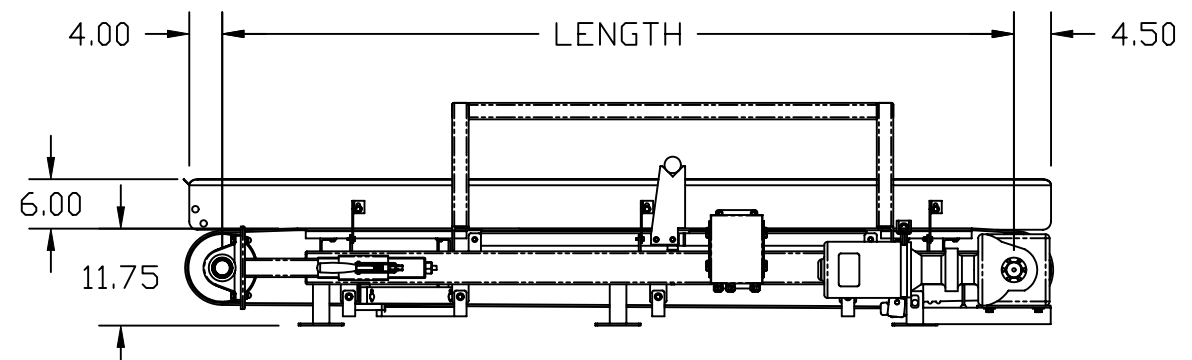

DWG NUMBER	21050600					
MODEL	SIZE	"A"	"B"	"C"	"D"	"E"
WF18-18"		18.00	14.00	18.50	24.00	23.00
WF18-24"		24.00	20.00	21.50	27.00	29.00
WF18-30"		30.00	26.00	24.50	30.00	35.00
WF18-36"		36.00	32.00	27.50	33.00	41.00
WF18-42"		42.00	38.00	30.50	36.00	47.00

REV	DESCRIPTION	ZONE	DATE	APP
-----	-------------	------	------	-----

THIS DRAWING IS THE PROPERTY OF TECNETICS AND MAY NOT BE USED, COPIED OR DISCLOSED TO OTHERS WITHOUT PERMISSION OF TECNETICS		DRAWN BY RSD	1811 BUERKLE RD ST PAUL, MN 55110 PH 651-777-4780 FX 651-777-5582	
DIMENSIONS ARE IN INCHES TOLERANCES ARE "D" UNLESS OTHERWISE SPECIFIED		DATE DRAWN 2/6/2	TITLE OUTLINE DIMENSION WF18 W/TYPICAL POTATO FEEDER OPTIONS	
A = ±.005	D = ±.060	CHECKED BY	SIZE B	
B = ±.015	E = ±.125	DATE CHECKED	DRAWING NUMBER 21050600	
C = ±.030	ANGLES = ±.5°	SCALE NONE	SHEET 1 OF 1	
DO NOT SCALE THIS DRAWING REMOVE ALL BURRS AND UNNECESSARY SHARP EDGES		JOB NUMBER	REV 1	