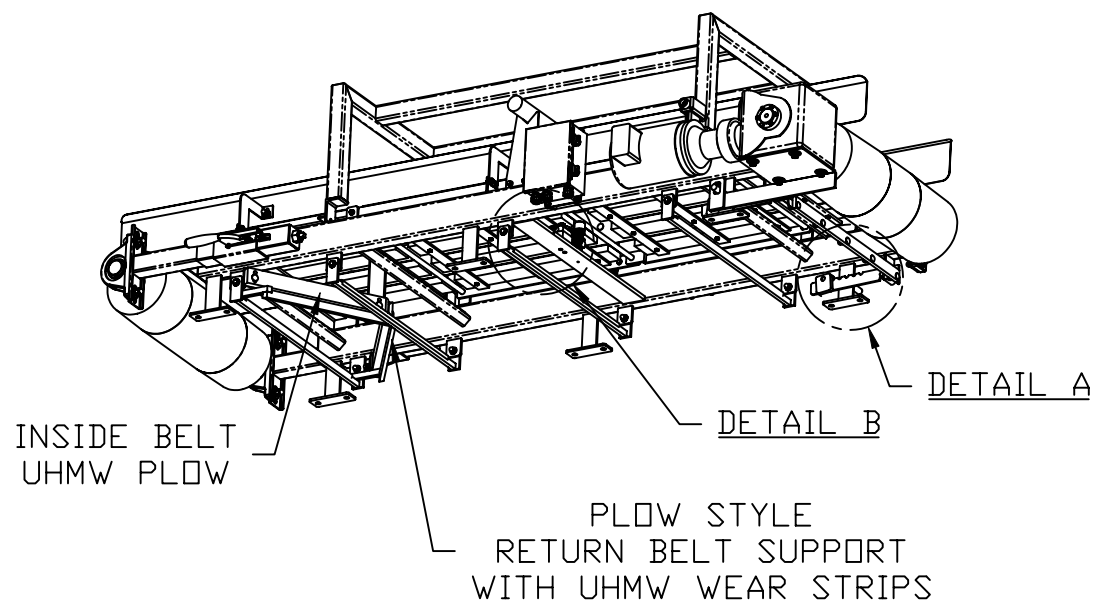

DWG NUMBER	21050600					
MODEL	SIZE	"A"	"B"	"C"	"D"	"E"
WF18-18"		18.00	14.00	18.50	24.00	23.00
WF18-24"		24.00	20.00	21.50	27.00	29.00
WF18-30"		30.00	26.00	24.50	30.00	35.00
WF18-36"		36.00	32.00	27.50	33.00	41.00
WF18-42"		42.00	38.00	30.50	36.00	47.00

REV	DESCRIPTION	ZONE	DATE	APP
-----	-------------	------	------	-----

THIS DRAWING IS THE PROPERTY OF TECNETICS AND MAY NOT BE USED, COPIED OR DISCLOSED TO OTHERS WITHOUT PERMISSION OF TECNETICS		DRAWN BY RSD	1811 BUERKLE RD ST PAUL, MN 55110 PH 651-777-4780 FX 651-777-5582	
DIMENSIONS ARE IN INCHES TOLERANCES ARE "D" UNLESS OTHERWISE SPECIFIED		DATE DRAWN 2/6/2	TITLE OUTLINE DIMENSION WF18 W/TYPICAL POTATO FEEDER OPTIONS	
A = ±.005	D = ±.060	CHECKED BY	SIZE B	
B = ±.015	E = ±.125	DATE CHECKED	DRAWING NUMBER 21050600	
C = ±.030	ANGLES = ±.5°	SCALE NONE	SHEET 1 OF 1	
DO NOT SCALE THIS DRAWING REMOVE ALL BURRS AND UNNECESSARY SHARP EDGES		JOB NUMBER	REV 1	