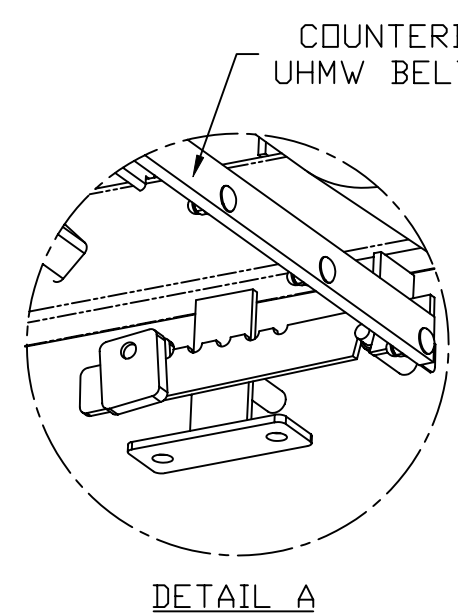

DWG NUMBER	21050600					
MODEL	SIZE	"A"	"B"	"C"	"D"	"E"
WF18-18"		18.00	14.00	18.50	24.00	23.00
WF18-24"		24.00	20.00	21.50	27.00	29.00
WF18-30"		30.00	26.00	24.50	30.00	35.00
WF18-36"		36.00	32.00	27.50	33.00	41.00
WF18-42"		42.00	38.00	30.50	36.00	47.00

REV	DESCRIPTION	ZONE	DATE	APP
-----	-------------	------	------	-----

THIS DRAWING IS THE PROPERTY OF TECNETICS AND MAY NOT BE USED, COPIED OR DISCLOSED TO OTHERS WITHOUT PERMISSION OF TECNETICS		DRAWN BY RSD	1811 BUERKLE RD ST PAUL, MN 55110 PH 651-777-4780 FX 651-777-5582	
DIMENSIONS ARE IN INCHES TOLERANCES ARE "D" UNLESS OTHERWISE SPECIFIED		DATE DRAWN 2/6/2	TITLE OUTLINE DIMENSION WF18 W/TYPICAL POTATO FEEDER OPTIONS	
A = ±.005	D = ±.060	CHECKED BY	SIZE B	
B = ±.015	E = ±.125	DATE CHECKED	DRAWING NUMBER 21050600	
C = ±.030	ANGLES = ±.5°	SCALE NONE	SHEET 1 OF 1	
DO NOT SCALE THIS DRAWING REMOVE ALL BURRS AND UNNECESSARY SHARP EDGES		JOB NUMBER	REV 1	